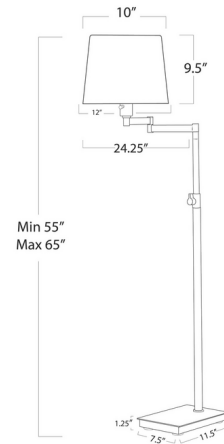

By Regina Andrew

Description

The Virtue Floor Lamp offers a modern twist on a traditional reading lamp. The rotary dimmer switch on the socket and an adjustable frame with a swinging arm provide additional functionality, making the lamp a perfect addition to a reading nook, office, or living room.

Shown in natural brass / white

Specifications

COLOR	White
BODY FINISH	Natural Brass
WATTAGE	100W
DIMMER	Included
DIMENSIONS	12"W x 65"H x 24.25"D
BULB NOT INCLUDED	1 x A19/Medium (E26)/100W/120V Incandescent
OTHER BULB OPTIONS	1 x A19/Medium (E26)/120V LED
COUNTRY OF ORIGIN	China