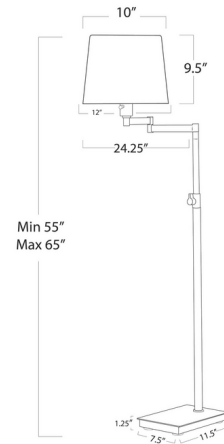

CLICK TO VIEW PRODUCT

Notes: