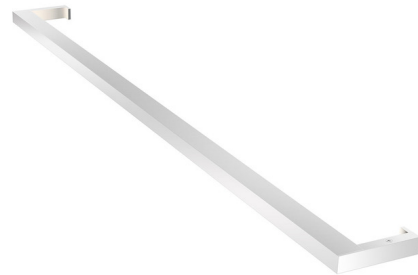

## Thin-Line Indirect Wall Light

By Sonneman

### Description

Sleek and minimal in form, the Thin-Line Wall Light embodies geometric architectural style and integrates beautifully into modern spaces. Use it to illuminate a range of areas including commercial settings, living rooms, bathrooms, and hallways. It is made of aluminum with an optical acrylic diffuser and can be installed horizontally, vertically, or in any other orientation. Indirect reflects light onto the wall or mounting surface for indirect illumination. Note: Thin-Line does not mount to a standard US junction box, and the included LED driver must be installed in a remote accessible location near the fixture. Driver size: 6 inch wide x 1.5 inch depth x 1 inch height.

Shown in bright satin aluminum / white acrylic

### Specifications

COLOR . . . . . White Acrylic  
BODY FINISH . . . . . Satin Black  
WATTAGE . . . . . 22W  
DIMMER . . . . . Low Voltage Electronic  
DIMENSIONS . . . . . 48"W x 0.75"H x 3.5"D  
INTEGRATED LED MODULE . . . . . 1 x LED/22W/120V LED