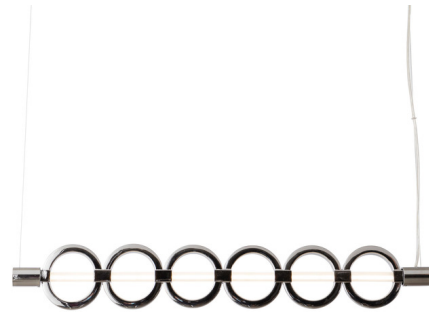

## Limelight Chain Linear Pendant By Stillux

### Description

The Limelight Linear Chain Pendant features a collection of Metal Rings each housing a Frosted Glass tube to diffuse light. This elegant fixture will elevate any contemporary space. Power supply included. Dimmable power supply upon request.

### Specifications

COLOR . . . . . Frosted  
BODY FINISH . . . . . Silver Leaf  
WATTAGE . . . . . 85.8W  
DIMMER . . . . . N/A  
DIMENSIONS . . . . . 27.95"L x 4.53"H  
INTEGRATED LED MODULE . . . . . 6 x LED/14.3W/24V LED

### Technical Information

PRODUCT DIMENSIONS . . . . . Canopy: 4.5" diameter  
LAMP COLOR . . . . . 4000K  
LUMENS/WATT . . . . . 100.00  
LUMINOUS FLUX . . . . . 1430 lumens

CLICK TO VIEW PRODUCT

Notes: