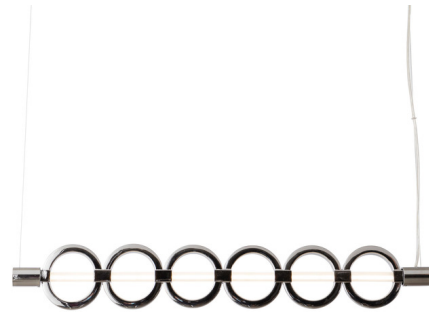

Lightology

lightology.com
866-954-4489
07-07-26

Project: _____

Company: _____

Location: _____ Fixture Type: _____

SPEC #: **STX1088129**

Approved On: _____ Approved By: _____

Limelight Chain Linear Pendant By Stillux

Description

The Limelight Linear Chain Pendant features a collection of Metal Rings each housing a Frosted Glass tube to diffuse light. This elegant fixture will elevate any contemporary space. Power supply included. Dimmable power supply upon request.

Shown in silver leaf / frosted

Specifications

COLOR Frosted
BODY FINISH Silver Leaf
WATTAGE 85.8W
DIMMER N/A
DIMENSIONS 27.95"L x 4.53"H
INTEGRATED LED MODULE 6 x LED/14.3W/24V LED

Technical Information

PRODUCT DIMENSIONS Canopy: 4.5" diameter
LAMP COLOR 4000K
LUMENS/WATT 100.00
LUMINOUS FLUX 1430 lumens