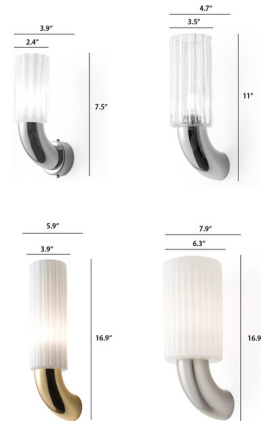

## Lighting Lab Tube Glass Wall Sconce By Stillux

### Description

The Lighting Lab Tube Glass Wall Sconce is a beautiful combination of Metal and textured Glass. It features a Glass tube diffuser extending from a metal arm that will elevate any space.

### Specifications

COLOR . . . . . White Glass  
BODY FINISH . . . . . Chrome  
WATTAGE . . . . . 4.5W  
DIMMER . . . . . Standard 120V  
DIMENSIONS . . . . . 2.36"W x 7.48"H x 3.94"D  
BULB NOT INCLUDED . . . . . 1 x JCD/G9/4.5W/120V LED

### Technical Information

PRODUCT DIMENSIONS . . . . . Canopy: 4.7" diameter

Shown in chrome / white glass

CLICK TO VIEW PRODUCT

Notes: