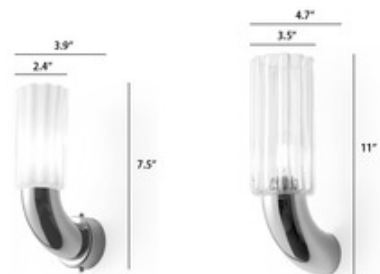

BRAND

Stillux

DESCRIPTION

The Lighting Lab Tube Glass Wall Sconce is a beautiful combination of Metal and textured Glass. It features a Glass tube diffuser extending from a metal arm that will elevate any space.

Shown in: Chrome / White Glass

SHADE COLOR	White Glass
BODY FINISH	Chrome
WATTAGE	4.5W
DIMMER	Standard 120V
DIMENSIONS	2.36"W x 7.48"H x 3.94"D
BULB NOT INCLUDED	
LAMP	1 x JCD/G9/4.5W/120V LED

Technical Information

PRODUCT DIMENSIONS	Canopy: 4.7" diameter
---------------------------	-----------------------

SPEC #	STX1088806
---------------	------------

COMPANY	PROJECT	FIXTURE TYPE	APPROVED BY	DATE