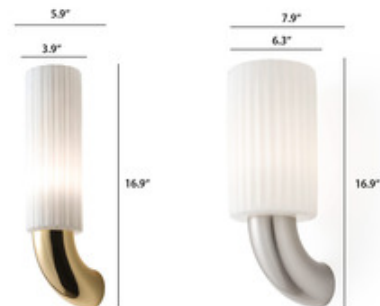

BRAND

Stillux

DESCRIPTION

The Lighting Lab Tube Glass Wall Sconce is a beautiful combination of Metal and textured Glass. It features a Glass tube diffuser extending from a metal arm that will elevate any space.

Shown in: Chrome / White Glass

SHADE COLOR	White Glass
BODY FINISH	Chrome
WATTAGE	4.5W
DIMMER	Standard 120V
DIMENSIONS	2.36"W x 7.48"H x 3.94"D
BULB NOT INCLUDED	
LAMP	1 x JCD/G9/4.5W/120V LED

Technical Information

PRODUCT DIMENSIONS	Canopy: 4.7" diameter
---------------------------	-----------------------

SPEC #	STX1088806
---------------	------------

COMPANY	PROJECT	FIXTURE TYPE	APPROVED BY	DATE