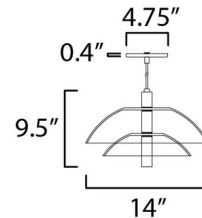

Specifications

COLOR Green Emerald / Clear
BODY FINISH French Gold
WATTAGE 10W
DIMMER Low Voltage Electronic
DIMENSIONS 14"W x 9.5"H
INTEGRATED LED MODULE 2 x LED/5W/120V LED
COUNTRY OF ORIGIN China

Technical Information

PRODUCT DIMENSIONS Adjustable Overall Height: 12" to 129.5"
LAMP LIFE 50000 hours
COLOR RENDERING 90 CRI
LAMP COLOR 3000K
LUMENS/WATT 60.00
LUMINOUS FLUX 300 lumens

Shown in french gold / green emerald / clear