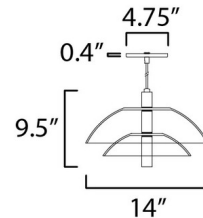

Specifications

COLOR Green Emerald / Clear
BODY FINISH French Gold
WATTAGE 10W
DIMMER Low Voltage Electronic
DIMENSIONS 14"W x 9.5"H
INTEGRATED LED MODULE 2 x LED/5W/120V LED
COUNTRY OF ORIGIN China

Technical Information

PRODUCT DIMENSIONS Adjustable Overall Height: 12" to 129.5"
LAMP LIFE 50000 hours
COLOR RENDERING 90 CRI
LAMP COLOR 3000K
LUMENS/WATT 60.00
LUMINOUS FLUX 300 lumens

Shown in french gold / green emerald / clear