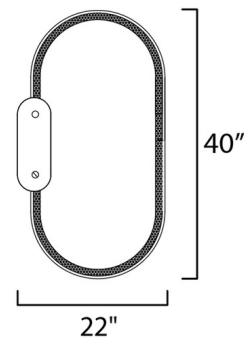

CLICK TO VIEW PRODUCT

Notes: