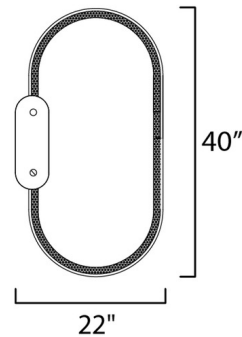

CLICK TO VIEW PRODUCT

Notes: