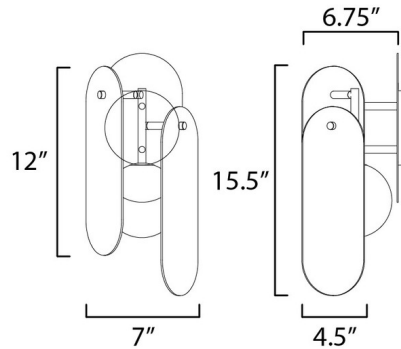

CLICK TO VIEW PRODUCT

Notes: