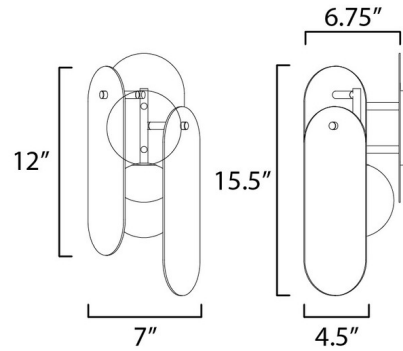

### Specifications

COLOR	Striae Arya
BODY FINISH	Gunmetal
WATTAGE	4W
DIMMER	Standard 120V
DIMENSIONS	7"W x 15.5"H x 6.75"D
BULB INCLUDED	1 x JCD/G9/4W/120V LED
COUNTRY OF ORIGIN	China

### Technical Information

PRODUCT DIMENSIONS	Backplate: Oval, 5"W x 9.5"H
LAMP LIFE	25000 hours
COLOR RENDERING	90 CRI
LAMP COLOR	3000K
LUMENS/WATT	87.50
LUMINOUS FLUX	350 lumens

Shown in gunmetal / striae arya