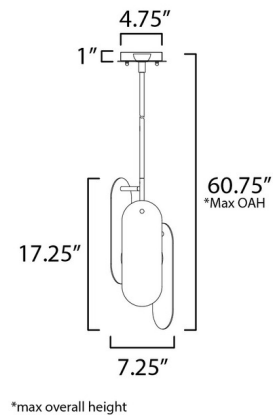

CLICK TO VIEW PRODUCT

Notes: