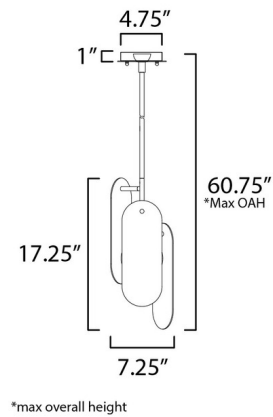

CLICK TO VIEW PRODUCT

Notes: