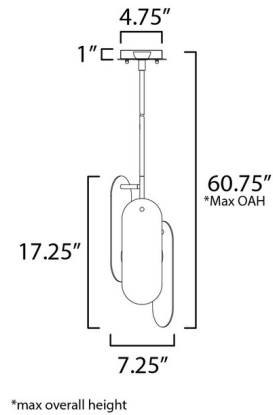

CLICK TO VIEW PRODUCT

Notes: