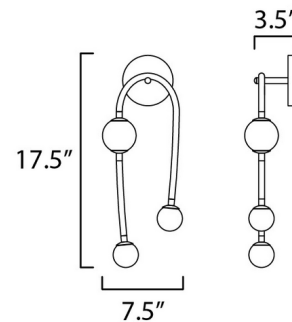

CLICK TO VIEW PRODUCT

Notes: