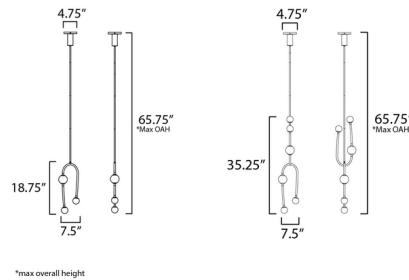

### Specifications

COLOR . . . . . Opal White  
BODY FINISH . . . . . French Gold  
WATTAGE . . . . . 5W  
DIMMER . . . . . Low Voltage Electronic  
DIMENSIONS . . . . . 7.5"W x 18.75"H x 3"D  
INTEGRATED LED MODULE . . . . . 3 x LED/1.66W/120V LED  
COUNTRY OF ORIGIN . . . . . China

### Technical Information

LAMP LIFE . . . . . 50000 hours  
COLOR RENDERING . . . . . 80 CRI  
LAMP COLOR . . . . . 3000K  
LUMENS/WATT . . . . . 186.75  
LUMINOUS FLUX . . . . . 310 lumens

Shown in french gold / opal white