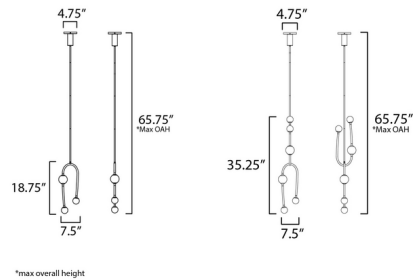

Specifications

COLOR Opal White
 BODY FINISH French Gold
 WATTAGE 5W
 DIMMER Low Voltage Electronic
 DIMENSIONS 7.5"W x 18.75"H x 3"D
 INTEGRATED LED MODULE 3 x LED/1.66W/120V LED
 COUNTRY OF ORIGIN China

Technical Information

LAMP LIFE 50000 hours
 COLOR RENDERING 80 CRI
 LAMP COLOR 3000K
 LUMENS/WATT 186.75
 LUMINOUS FLUX 310 lumens

Shown in french gold / opal white

*max overall height

CLICK TO VIEW PRODUCT