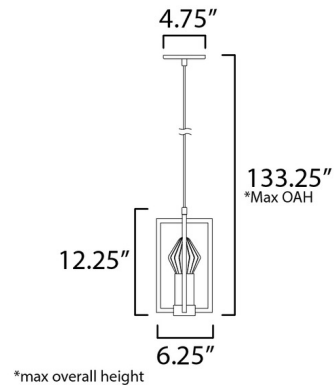

By Studio M

Description

With finely etched glasswork as its illuminated centerpiece, the Zeppelin Mini Pendant gleams like a gem. A stylishly slim steel frame surrounds the glass and creates a clean, angular aesthetic that blends well into a modern kitchen or dining area. An additional LED light shines down from the base of the pendant, further brightening the space.

Specifications

COLOR	Clear
BODY FINISH	Gunmetal
WATTAGE	6W
DIMMER	Low Voltage Electronic
DIMENSIONS	6.25"W x 12.25"H
INTEGRATED LED MODULE	1 x MR11/GU4/2.5W/12V LED
INTEGRATED LED MODULE	1 x LED/3.5W/120V LED
COUNTRY OF ORIGIN	China

Technical Information

PRODUCT DIMENSIONS	Adjustable Overall Height: 13.75" to 133.25"
LAMP LIFE	25000 hours
COLOR RENDERING	80 CRI
LAMP COLOR	3000K
LUMENS/WATT	128.00
LUMINOUS FLUX	320 lumens

Shown in gunmetal / clear