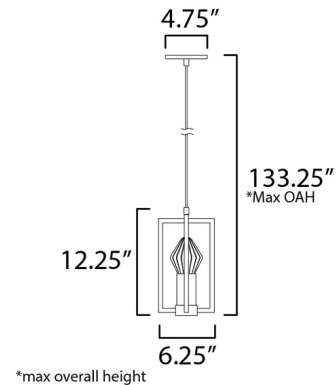

Description

With finely etched glasswork as its illuminated centerpiece, the Zeppelin Mini Pendant gleams like a gem. A stylishly slim steel frame surrounds the glass and creates a clean, angular aesthetic that blends well into a modern kitchen or dining area. An additional LED light shines down from the base of the pendant, further brightening the space.

Specifications

COLOR	Clear
BODY FINISH	Gunmetal
WATTAGE	6W
DIMMER	Low Voltage Electronic
DIMENSIONS	6.25"W x 12.25"H
INTEGRATED LED MODULE	1 x MR11/GU4/2.5W/12V LED
INTEGRATED LED MODULE	1 x LED/3.5W/120V LED
COUNTRY OF ORIGIN	China

Technical Information

PRODUCT DIMENSIONS	Adjustable Overall Height: 13.75" to 133.25"
LAMP LIFE	25000 hours
COLOR RENDERING	80 CRI
LAMP COLOR	3000K
LUMENS/WATT	128.00
LUMINOUS FLUX	320 lumens

Shown in gunmetal / clear