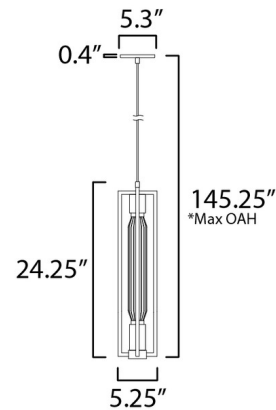

By Studio M

Description

The slim Zeppelin Pendant displays a finely etched illuminated tube of glass caged within an open steel frame. Embodying a clean, angular aesthetic, it blends well into a modern design scheme. An additional LED light shining down from the base of the pendant further brightens the space.

Specifications

COLOR	Clear
BODY FINISH	Gunmetal
WATTAGE	8.5W
DIMMER	Low Voltage Electronic
DIMENSIONS	5.25"W x 24.25"H
INTEGRATED LED MODULE	2 x MR11/GU4/2.5W/12V LED
INTEGRATED LED MODULE	1 x LED/3.5W/120V LED
COUNTRY OF ORIGIN	China

Technical Information

PRODUCT DIMENSIONS	Adjustable Overall Height: 25.5" to 145.25"
LAMP LIFE	25000 hours
COLOR RENDERING	80 CRI
LAMP COLOR	3000K
LUMENS/WATT	192.00
LUMINOUS FLUX	480 lumens

Shown in gunmetal / clear

*max overall height

CLICK TO VIEW PRODUCT

Notes: