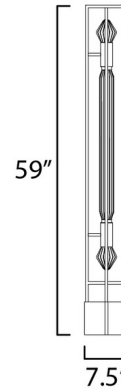

CLICK TO VIEW PRODUCT

Notes: