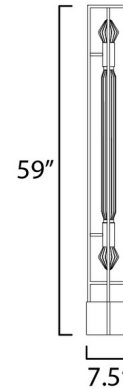

CLICK TO VIEW PRODUCT

Notes: