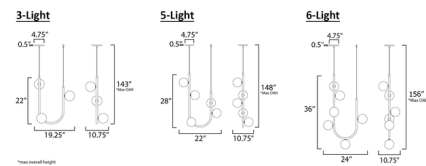

Shown in brushed bronze / white glass

Specifications

COLOR White Glass
 BODY FINISH Brushed Bronze
 WATTAGE 12W
 DIMMER Low Voltage Electronic
 DIMENSIONS 19.25"W x 22"H x 10.75"D
 BULB INCLUDED 3 x JCD/G9/4W/120V LED
 COUNTRY OF ORIGIN China

Technical Information

PRODUCT DIMENSIONS Adjustable Overall Height: 24" to 142"
 LAMP LIFE 25000 hours
 COLOR RENDERING 90 CRI
 LAMP COLOR 3000K
 LUMENS/WATT 260.00
 LUMINOUS FLUX 1040 lumens

CLICK TO VIEW PRODUCT