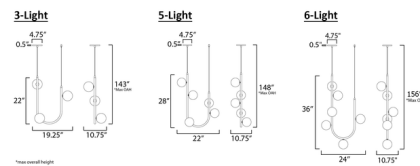

Shown in brushed bronze / white glass

Specifications

COLOR White Glass
 BODY FINISH Brushed Bronze
 WATTAGE 12W
 DIMMER Low Voltage Electronic
 DIMENSIONS 19.25"W x 22"H x 10.75"D
 BULB INCLUDED 3 x JCD/G9/4W/120V LED
 COUNTRY OF ORIGIN China

Technical Information

PRODUCT DIMENSIONS Adjustable Overall Height: 24" to 142"
 LAMP LIFE 25000 hours
 COLOR RENDERING 90 CRI
 LAMP COLOR 3000K
 LUMENS/WATT 260.00
 LUMINOUS FLUX 1040 lumens

CLICK TO VIEW PRODUCT