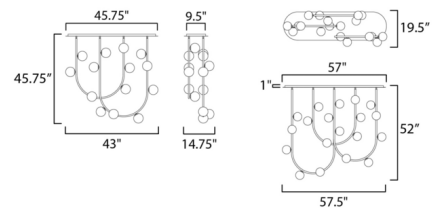

Lightology

lightology.com
866-954-4489
04-24-26

Project: _____

Company: _____

Location: _____ Fixture Type: _____

SPEC #: **STM1088950**

Approved On: _____ Approved By: _____

Contour Linear Double Ceiling Light

By Studio M

Description

Simple curves hanging down from the ceiling are ornamented with enchanting satin white glass lights, making the Contour Double Ceiling Light a modern, lively addition to your design scheme. Fixed stem. Compatible with a Triac or electronic low voltage (ELV) dimmer, sold separately. NY Product Design Awards - Lamps & Luminaries (Ceiling Lights) Silver award winner.

Shown in brushed bronze / white glass

Specifications

COLOR White Glass
BODY FINISH Brushed Bronze
WATTAGE 56W
DIMMER Low Voltage Electronic
DIMENSIONS 43"L x 14.75"W x 45.75"H
BULB INCLUDED 14 x JCD/G9/4W/120V LED
COUNTRY OF ORIGIN China

Technical Information

PRODUCT DIMENSIONS Canopy: 45.75"L x 11.75"W x 1"H
LAMP LIFE 25000 hours
COLOR RENDERING 90 CRI
LAMP COLOR 3000K
LUMENS/WATT 1,217.50
LUMINOUS FLUX 4870 lumens

Notes:

CLICK TO VIEW PRODUCT