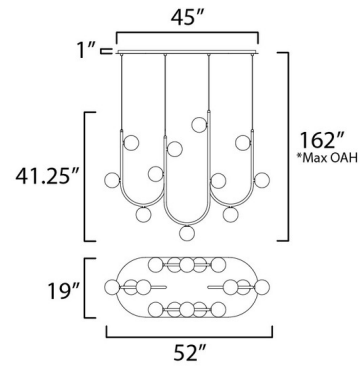

Specifications

COLOR White Glass
 BODY FINISH Brushed Bronze
 WATTAGE 64W
 DIMMER Low Voltage Electronic
 DIMENSIONS 52"W x 41.25"H x 19"D
 BULB INCLUDED 16 x JCD/G9/4W/120V LED
 COUNTRY OF ORIGIN China

Technical Information

PRODUCT DIMENSIONS Adjustable Overall Height: 60" to 162"
 LAMP LIFE 25000 hours
 COLOR RENDERING 90 CRI
 LAMP COLOR 3000K
 LUMENS/WATT 1,392.50
 LUMINOUS FLUX 5570 lumens

Shown in brushed bronze / white glass

*max overall height

CLICK TO VIEW PRODUCT

Notes: