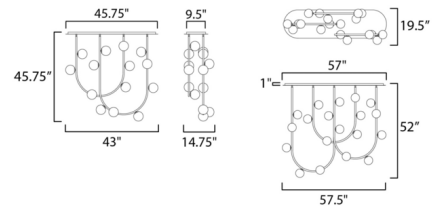

Lightology

lightology.com
866-954-4489
05-24-26

Project: _____

Company: _____

Location: _____ Fixture Type: _____

SPEC #: **STM1088957**

Approved On: _____ Approved By: _____

Contour Linear Double Ceiling Light

By Studio M

Description

Simple curves hanging down from the ceiling are ornamented with enchanting satin white glass lights, making the Contour Double Ceiling Light a modern, lively addition to your design scheme. Fixed stem. Compatible with a Triac or electronic low voltage (ELV) dimmer, sold separately. NY Product Design Awards - Lamps & Luminaries (Ceiling Lights) Silver award winner.

Shown in heritage / white glass

Specifications

COLOR White Glass
BODY FINISH Heritage
WATTAGE 76W
DIMMER Low Voltage Electronic
DIMENSIONS 57.5"L x 19.5"W x 52"H
BULB INCLUDED 19 x JCD/G9/4W/120V LED
COUNTRY OF ORIGIN China

Technical Information

PRODUCT DIMENSIONS Canopy: 57"L x 15.75"W x 1"H
LAMP LIFE 25000 hours
COLOR RENDERING 90 CRI
LAMP COLOR 3000K
LUMENS/WATT 1,652.50
LUMINOUS FLUX 6610 lumens

CLICK TO VIEW PRODUCT

Notes: