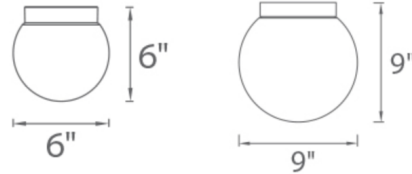

Shown in white / white

Specifications

COLOR	White
BODY FINISH	White
WATTAGE	9.5W
DIMMER	Low Voltage Electronic
DIMENSIONS	6"W x 6"H
INTEGRATED LED MODULE	1x LED/9.5W/120-277V LED

Technical Information

LAMP LIFE	50000 hours
COLOR RENDERING	90 CRI
LAMP COLOR	2700K
LUMENS/WATT	71.58
LUMINOUS FLUX	680 lumens