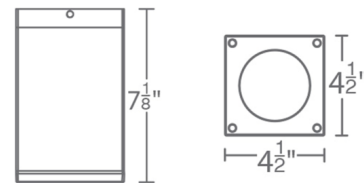

Lightology

lightology.com
866-954-4489
07-11-26

Project: _____

Company: _____

Location: _____ Fixture Type: _____

SPEC #: **WAC1089042**

Approved On: _____ Approved By: _____

Cube 5 inch Architectural Ceiling Light By WAC Lighting

Description

The Cube 5 Inch Square Architectural Ceiling Light is a high performance exterior rated LED downlight in an appealing cubical profile. Driver concealed within the fixture. 120-277V,. Dimmable with ELV (100-5%) at 120V or 0-10V (100-1%) at 120-277V. Note: 90CRI available in 2700K and 3000K color temperature only.

Shown in white / clear

Specifications

COLOR	Clear
BODY FINISH	White
WATTAGE	17W
DIMMER	Low Voltage Electronic
DIMENSIONS	4.5"W x 7.13"H
INTEGRATED LED MODULE	1 x LED/17W/120-277V LED

Technical Information