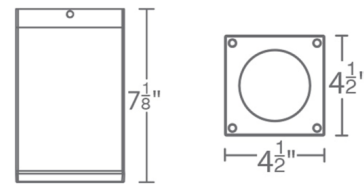

Lightology

lightology.com
866-954-4489
04-25-26

Project: _____
 Company: _____
 Location: _____ Fixture Type: _____
 SPEC #: **WAC1089042**
 Approved On: _____ Approved By: _____

Cube 5 inch Architectural Ceiling Light By WAC Lighting

Description

The Cube 5 Inch Square Architectural Ceiling Light is a high performance exterior rated LED downlight in an appealing cubical profile. Driver concealed within the fixture. 120-277V,. Dimmable with ELV (100-5%) at 120V or 0-10V (100-1%) at 120-277V. Note: 90CRI available in 2700K and 3000K color temperature only.

Shown in white / clear

Specifications

COLOR	Clear
BODY FINISH	White
WATTAGE	17W
DIMMER	Low Voltage Electronic
DIMENSIONS	4.5"W x 7.13"H
INTEGRATED LED MODULE	1 x LED/17W/120-277V LED

Technical Information