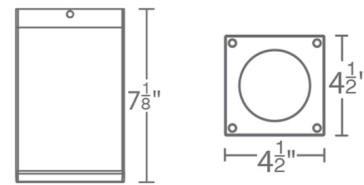

Lightology

lightology.com
866-954-4489
04-25-26

Project: _____

Company: _____

Location: _____ Fixture Type: _____

SPEC #: **WAC1089042**

Approved On: _____ Approved By: _____

Cube 5 inch Architectural Ceiling Light By WAC Lighting

Description

The Cube 5 Inch Square Architectural Ceiling Light is a high performance exterior rated LED downlight in an appealing cubical profile. Driver concealed within the fixture. 120-277V,. Dimmable with ELV (100-5%) at 120V or 0-10V (100-1%) at 120-277V. Note: 90CRI available in 2700K and 3000K color temperature only.

Shown in white / clear

Specifications

COLOR	Clear
BODY FINISH	White
WATTAGE	17W
DIMMER	Low Voltage Electronic
DIMENSIONS	4.5"W x 7.13"H
INTEGRATED LED MODULE	1 x LED/17W/120-277V LED

Technical Information