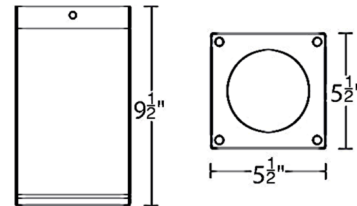

Lightology

lightology.com
866-954-4489
04-22-26

Project: _____

Company: _____

Location: _____ Fixture Type: _____

SPEC #: **WAC1089113**

Approved On: _____ Approved By: _____

Cube 6 inch Architectural Ceiling Light By WAC Lighting

Description

The Cube 6 Inch Square Architectural Ceiling Light is a high performance exterior rated LED downlight in an appealing cubical profile. Driver concealed within the fixture. 120-277V. Dimmable with ELV (100-5%) at 120V or 0-10V (100-1%) at 120-277V. Note: 90CRI available in 2700K and 3000K color temperature only.

Shown in graphite / clear

Specifications

COLOR	Clear
BODY FINISH	Graphite
WATTAGE	22W
DIMMER	Low Voltage Electronic
DIMENSIONS	5.5"W x 9.5"H
INTEGRATED LED MODULE	1 x LED/22W/120-277V LED

Technical Information