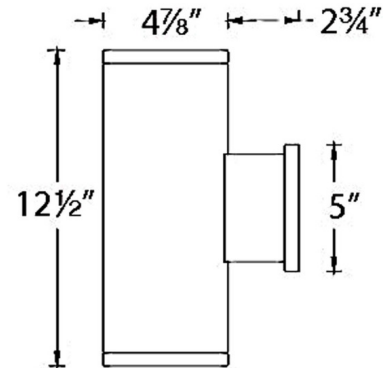

### Description

The Tube 5 Inch Architectural Wall Light with Up and Down Beam is a high performance exterior rated LED wall mount light in an appealing cylindrical profile. Driver concealed within the fixture. 120-277V. Dimmable with ELV (100-5%) at 120V, or 0-10V (100-1%) at 120-277V. Notes: Straight up and down available in all options Up and down away from wall available in 33 degree beam only Up and down towards wall available in 33 degree beam only Up and down one side each (one towards wall and one away from wall) available in 33 degree beam only

### Specifications

COLOR	Clear
BODY FINISH	Graphite
WATTAGE	34W
DIMMER	Low Voltage Electronic
DIMENSIONS	4.88"W x 12.5"H x 7.63"D
INTEGRATED LED MODULE	1 x LED/34W/120-277V LED

### Technical Information

LAMP LIFE	60000 hours
BEAM ANGLE	16°
COLOR RENDERING	85 CRI
LAMP COLOR	3000K
LUMENS/WATT	99.12
LUMINOUS FLUX	3370 lumens

Shown in graphite / clear

CLICK TO VIEW PRODUCT

Notes: