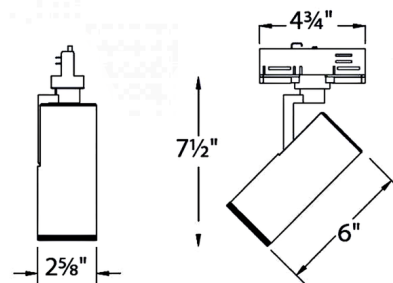

### Description

The W Series 4023 120 Volt Paloma Track Head features a regressed driver with a continuously adjustable beam angle between 15 to 45 degrees and beam alignment indicator. Designed for use with WAC Lighting W series 120 volt surface mount track. Stealth armature with 365 degree horizontal aiming and 90 degree vertical aiming, and rotatable front face. TRIAC and ELV dimming. Note: 90 CRI available in 2700K and 3000K color temperature options.

### Specifications

COLOR	N/A
BODY FINISH	Black
WATTAGE	22W
DIMMER	Low Voltage Electronic
DIMENSIONS	2.63"W x 7.5"H x 6"D
INTEGRATED LED MODULE	1 x LED/22W/120V LED