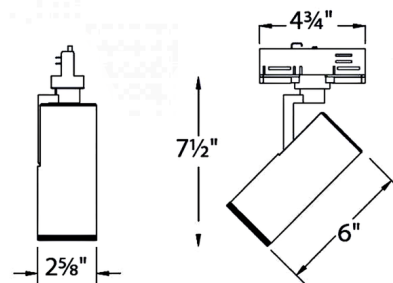

CLICK TO VIEW PRODUCT

Notes: