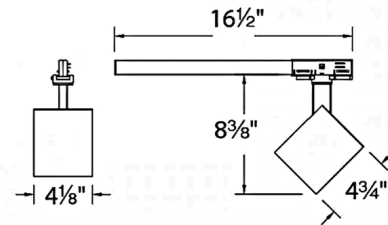

CLICK TO VIEW PRODUCT

Notes: