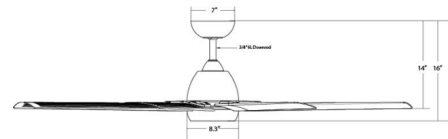

CLICK TO VIEW PRODUCT

Notes: