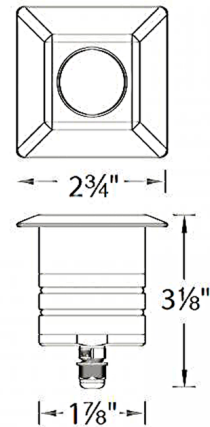

### Description

The Square 2 Inch Recessed In-Ground Light is designed for in-ground up, down, side light applications. Available with a frosted diffuser or an integrated honeycomb louver to reduce glare with 30 degree visual cutoff. Factory sealed water-tight fixture. IP68 rated, suitable for continuous immersion under water. Includes spring clip and 6 foot lead wire and direct burial gel filled wire nuts. Stainless steel spring clip allows wall or downlight applications. Concrete pour kit sold separately. Note: Requires a 12 volt low voltage magnetic power supply, sold separately.

### Specifications

COLOR	Honeycomb
BODY FINISH	Stainless Steel
WATTAGE	4W
DIMMER	Low Voltage Magnetic
DIMENSIONS	2.75"W x 3.13"H
INTEGRATED LED MODULE	1 x LED/4W/12V LED

### Technical Information

LAMP LIFE	70000 hours
BEAM ANGLE	25°
COLOR RENDERING	85 CRI
LAMP COLOR	2700K
LUMENS/WATT	38.75
LUMINOUS FLUX	155 lumens

Shown in stainless steel / honeycomb

CLICK TO VIEW PRODUCT