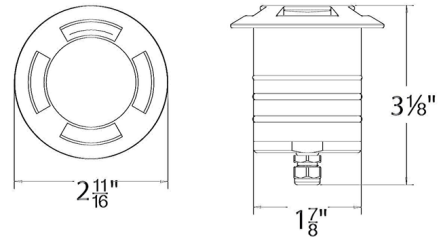

CLICK TO VIEW PRODUCT

Notes: