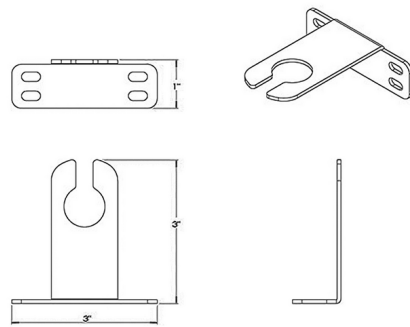

Lightology

lightology.com
866-954-4489
05-17-26

Project: _____

Company: _____

Location: _____ Fixture Type: _____

SPEC #: **WAC1092619**

Approved On: _____ Approved By: _____

Gutter Mount Bracket Landscape Accessory By WAC Lighting

Description

The Gutter Mount Bracket is used to mount a compatible WAC landscape fixture on a gutter. The bracket is formed from a single piece of stainless steel.

Shown in black

Specifications

COLOR	N/A
BODY FINISH	Black
WATTAGE	N/A
DIMMER	N/A
DIMENSIONS	3"W x 1"H x 3"D
BULB	N/A
COUNTRY OF ORIGIN	China