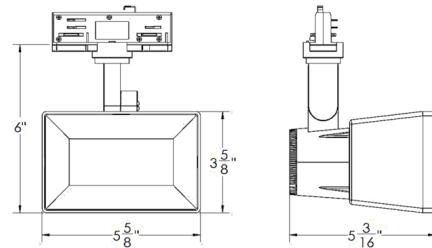

CLICK TO VIEW PRODUCT

Notes: