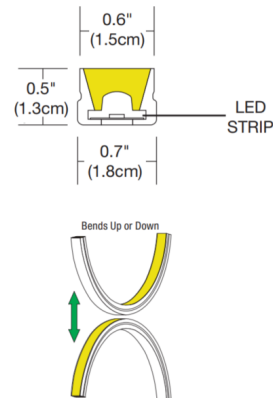

CLICK TO VIEW PRODUCT

Notes: