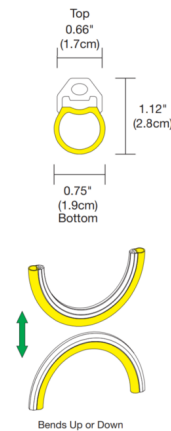

CLICK TO VIEW PRODUCT

Notes: