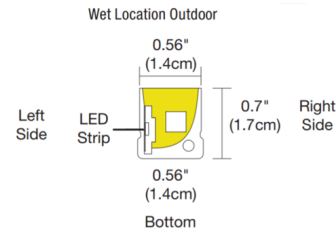

Description

The LRF5 Flexible Neon features left or right bend with a 0.5 inch wide flat lens offering superior color rendering while creating uniform illumination without visible dots. May be surface or flush mounted. Sold in 5 foot increments at 5 watts (4.4 watts) per foot up to 20 feet. Dynamic Tunable White (2K6K) color temperature option. The 2K6K option ranges from 2000K through 6500K (daylight). Tunable White allows for independent control for adjusting LED color temperature and brightness. IP65 rated for outdoor wet locations. System includes Outdoor 24VDC LED Flex Neon, End Cap, Power Connector (connected to each end of fixture), Wet Location Barrel Connectors, and Mounting Clips (provided with every two feet of Flex Neon). Optional mounting accessories and dimmer control sold separately. System requires outdoor rated Tunable White power supply with power supply enclosure, or 0-10V Tunable White 2-channel power supply, sold separately. Dimmable with 0-10V: Requires two dimmers, one for intensity and one for color temperature, or one DMX Dynamic Color Changing CDMX1-1. Note: Product is built to order.

Specifications

COLOR	White
BODY FINISH	N/A
WATTAGE	25W
DIMMER	N/A
DIMENSIONS	60"L x 0.56"W x 0.7"H
INTEGRATED LED MODULE	5 x LED/5W/24V LED

Technical Information

LAMP LIFE	50000 hours
BEAM ANGLE	120°
COLOR RENDERING	90 CRI
LAMP COLOR	2000K-6000K Tunable White
LUMENS/WATT	246.20
LUMINOUS FLUX	1231 lumens

Shown in white

Bends Right to Left or Left to Right

CLICK TO VIEW PRODUCT

Notes: