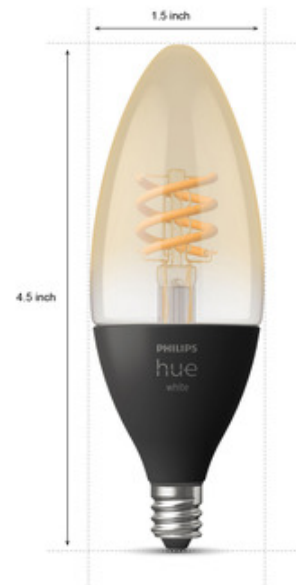

COMPANY

PROJECT

FIXTURE TYPE

APPROVED BY

DATE