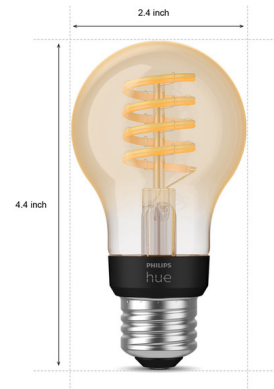

By Philips Hue

Description

The Hue A19 White Ambiance Filament Smart Bulb will bring a vintage style to any space. It features a coiled filament design inside of a transparent globe. It features fully dimmable controls from warm-to-cool white light (2200-4500K). It can be used with Bluetooth or paired with a Hue Bridge (sold separately). A home with more than 10 Philips Hue products requires a Philips Hue Bridge (sold separately). The Hue Bridge can support up to 50 lights and smart accessories throughout your entire home. Philips Hue with Bluetooth products are only compatible with Amazon Alexa and Google Nest voice assistants. Upgrade to the Hue Bridge (sold separately) for full compatibility with smart home platforms, assistants, and products including: Amazon Alexa, Apple HomeKit, Google Assistant, Microsoft Cortana, IFTT (If This Than That), Razer, Samsung SmartThings, Spotify, and Corsair.

Specifications

COLOR N/A
BODY FINISH N/A
WATTAGE 7W
DIMMER Included
DIMENSIONS 2.4"W x 4.4"H
BULB NOT INCLUDED 1x A19/Medium (E26)/7W/120V LED

Technical Information

LAMP LIFE 25000 hours
COLOR RENDERING 80 CRI
LAMP COLOR Tunable White
LUMENS/WATT 78.57
LUMINOUS FLUX 550 lumens