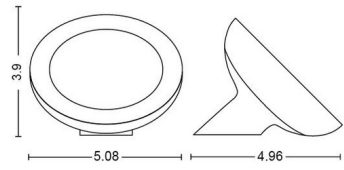

CLICK TO VIEW PRODUCT

Notes: