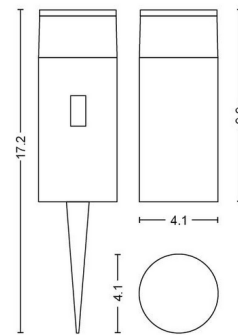

CLICK TO VIEW PRODUCT

Notes: