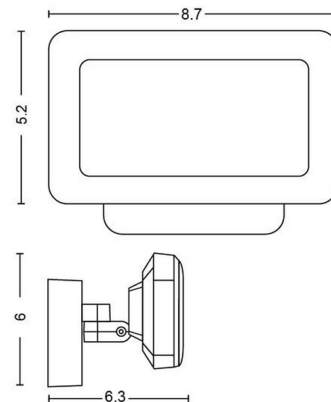

CLICK TO VIEW PRODUCT

Notes: