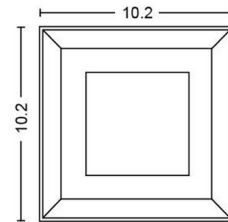

CLICK TO VIEW PRODUCT

Notes: