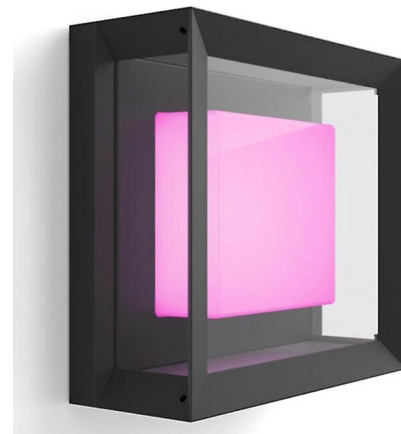

Lightology

lightology.com
866-954-4489
02-21-26

Project: _____
 Company: _____
 Location: _____ Fixture Type: _____
 SPEC #: **HUE1093521**
 Approved On: _____ Approved By: _____

Econic Outdoor White / Color Ambiance Wall / Ceiling Light

By Philips Hue

Description

The Econic Outdoor Wall Sconce features white and color ambiance lighting. Connect to the Hue Bridge (sold separately) to enjoy all of the features including away from home control and scheduling, and to create any color ambiance. Control your light from your smartphone or tablet with the Philips Hue app and save favorite light settings, set timers, and more for the full Hue experience. Play with 16 million colors and all shades of white light from (2200K to 6500K) to create the effect you want. Can be mounted on the ceiling or wall. The Bridge is required for Philips Hue outdoor products. The Hue Bridge can support up to 50 lights and smart accessories throughout your entire home. The Hue Bridge allows for compatibility with many smart home platforms, assistants and products including: Amazon Alexa, Apple HomeKit, Google Assistant, Microsoft Cortana, IFTT (If This Than That), Razer, Samsung SmartThings, Spotify, and Corsair.

Specifications

COLOR	Clear
BODY FINISH	Black
WATTAGE	15W
DIMMER	Included
DIMENSIONS	10.5"W x 10.5"H x 4.5"D
INTEGRATED LED MODULE	1 x LED/15W/24V LED

Technical Information

LAMP LIFE	25000 hours
COLOR RENDERING	80 CRI
LAMP COLOR	RGB+White
LUMENS/WATT	76.67
LUMINOUS FLUX	1150 lumens