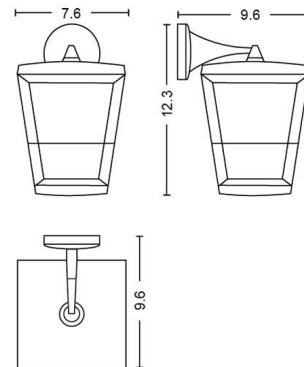

CLICK TO VIEW PRODUCT

Notes: