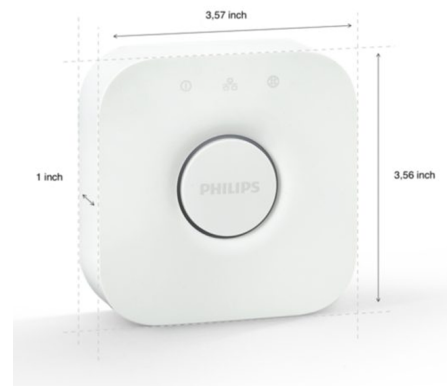

### Description

The brains of the Philips Hue smart lighting system, the Hue Bridge allows you to connect and control up to 50 lights and 10 accessories. Simply plug it in, connect the Hue Bridge to your router, and control the smart lights in every room by voice or download the Hue app (IOS 13 and above / Android 8.0 and above) to set routines, timers, custom light scenes, and more. With Zigbee technology, as you add lights each one becomes a repeater of the Zigbee signal, extending the range of your entire system and allows your lights to continue to work even if your internet is down. Control all of your indoor and outdoor lights in the same app. All Philips Hue lights, including Bluetooth capable ones, work seamlessly with the Hue Bridge. Included items: (1) Hue Bridge, (1) Ethernet network cable, (1) power adapter. The Hue Bridge allows for compatibility with many smart home platforms, assistants and products including: Amazon Alexa, Apple HomeKit, Google Assistant, Microsoft Cortana, IFTT (If This Than That), Razer, Samsung SmartThings, Spotify, and Corsair.

### Specifications

COLOR	N/A
BODY FINISH	White
WATTAGE	N/A
DIMMER	N/A
DIMENSIONS	3.57"W x 3.56"H x 1"D
BULB	N/A

Shown in white

CLICK TO VIEW PRODUCT

Notes: