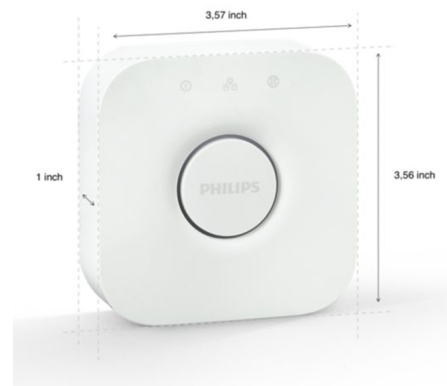

CLICK TO VIEW PRODUCT

Notes: