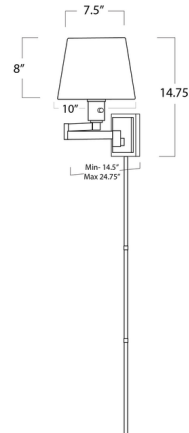

CLICK TO VIEW PRODUCT

Notes: