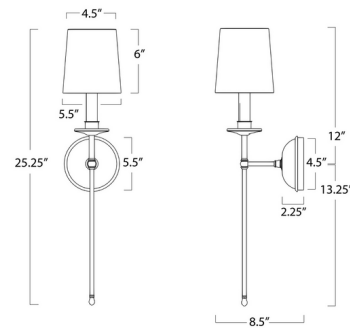

### Specifications

COLOR . . . . . White  
BODY FINISH . . . . . Gold Leaf  
WATTAGE . . . . . 40W  
DIMMER . . . . . Standard 120V  
DIMENSIONS . . . . . 5.5"W x 25.25"H x 8.5"D  
BULB NOT INCLUDED . . . . . 1 x B10/Candelabra (E12)/40W/120V Incandescent  
OTHER BULB OPTIONS . . . . . 1 x B10/Candelabra (E12)/120V LED  
COUNTRY OF ORIGIN . . . . . China

### Technical Information

PRODUCT DIMENSIONS . . . . . Shade: 4.5" top diameter x 5.5" bottom diameter x 6"H

CLICK TO VIEW PRODUCT

Notes: