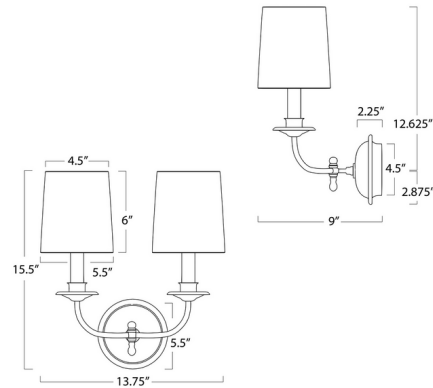

### Specifications

|                    |  |
|--------------------|--|
| COLOR              | White  |
| BODY FINISH        | Gold Leaf                                      |
| WATTAGE            | 120W   |
| DIMMER             | Standard 120V                                  |
| DIMENSIONS         | 13.75"W x 15.5"H x 9"D                         |
| BULB NOT INCLUDED  | 2 x B10/Candelabra (E12)/60W/120V Incandescent |
| OTHER BULB OPTIONS | 2 x B10/Candelabra (E12)/120V LED              |
| COUNTRY OF ORIGIN  | China  |

### Technical Information

PRODUCT DIMENSIONS . . . Shade: 4.5" top diameter x 5.5" bottom diameter x 6"H

CLICK TO VIEW PRODUCT

Notes: