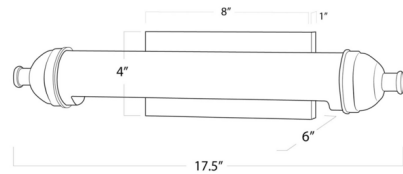

Specifications

COLOR N/A
BODY FINISH Natural Brass
WATTAGE 50W
DIMMER Standard 120V
DIMENSIONS 17.5"W x 4"H x 6"D
BULB NOT INCLUDED 2 x T10/Medium (E26)/25W/120V Incandescent
OTHER BULB OPTIONS 2 x T10/Medium (E26)/120V LED
COUNTRY OF ORIGIN China

Technical Information

PRODUCT DIMENSIONS Backplate: 8"W x 4"H x 1"D

Notes:

Shown in natural brass

CLICK TO VIEW PRODUCT