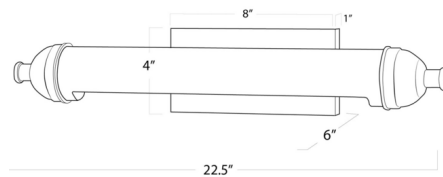

Specifications

COLOR N/A
BODY FINISH Natural Brass
WATTAGE 50W
DIMMER Standard 120V
DIMENSIONS 17.5"W x 4"H x 6"D
BULB NOT INCLUDED 2 x T10/Medium (E26)/25W/120V Incandescent
OTHER BULB OPTIONS 2 x T10/Medium (E26)/120V LED
COUNTRY OF ORIGIN China

Technical Information

PRODUCT DIMENSIONS Backplate: 8"W x 4"H x 1"D

Notes:

Shown in natural brass

CLICK TO VIEW PRODUCT