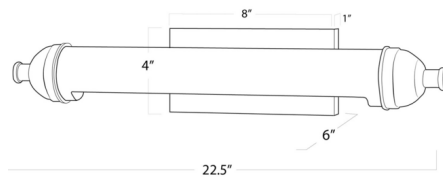

Lightology

lightology.com
866-954-4489
04-23-26

Project: _____

Company: _____

Location: _____ Fixture Type: _____

SPEC #: **RGN1093551**

Approved On: _____ Approved By: _____

Devon Picture Light

By Regina Andrew

Description

The Devon Picture Light is a modern take on a classic fixture with its sleek profile and metal detailing. Elevate a special piece of artwork with this luxe luminary in a bedroom, living room or even a bathroom. The fixture may be installed either as a plug-in light or hardwired. When used as a plug-in sconce, an on/off switch is located on the cord.

Specifications

COLOR	N/A
BODY FINISH	Oil Rubbed Bronze
WATTAGE	50W
DIMMER	Standard 120V
DIMENSIONS	17.5"W x 4"H x 6"D
BULB NOT INCLUDED	2 x T10/Medium (E26)/25W/120V Incandescent
OTHER BULB OPTIONS	2 x T10/Medium (E26)/120V LED
COUNTRY OF ORIGIN	China

Shown in oil rubbed bronze

CLICK TO VIEW PRODUCT

Notes: