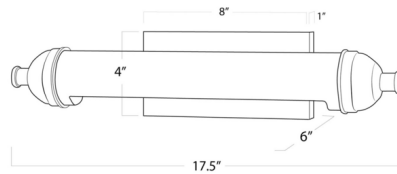

Shown in oil rubbed bronze