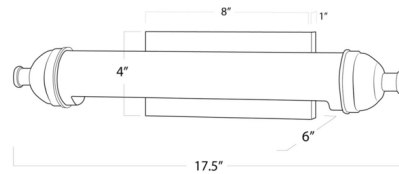

Shown in oil rubbed bronze