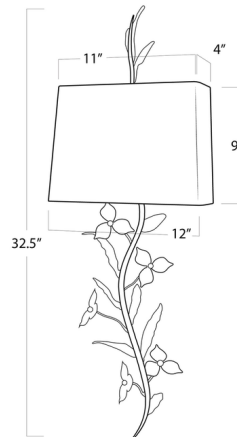

### Specifications

COLOR . . . . . N/A  
BODY FINISH . . . . . Brass  
WATTAGE . . . . . 80W  
DIMMER . . . . . Standard 120V  
DIMENSIONS . . . . . 12"W x 32.5"H x 4.25"D  
BULB NOT INCLUDED . . . . . 2 x B10/Candelabra (E12)/40W/120V Incandescent  
OTHER BULB OPTIONS . . . . . 2 x B10/Candelabra (E12)/120V LED  
COUNTRY OF ORIGIN . . . . . China

### Technical Information

PRODUCT DIMENSIONS . . . . . Shade: 12"W x 4"D x 9"H

Shown in brass

CLICK TO VIEW PRODUCT

Notes: