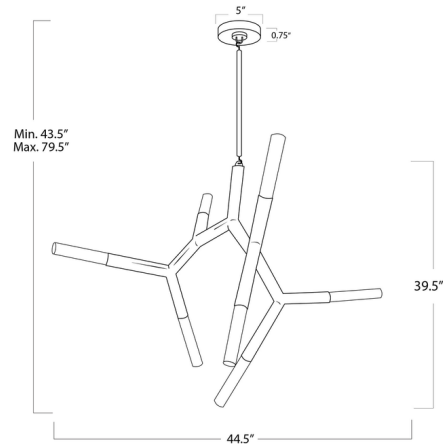

### Specifications

COLOR . . . . . Frost  
BODY FINISH . . . . . Natural Brass  
WATTAGE . . . . . 28W  
DIMMER . . . . . Standard 120V  
DIMENSIONS . . . . . 44.5"W x 43.5"H x 45"D  
BULB INCLUDED . . . . . 7 x JCD/G9/4W/120V Halogen  
COUNTRY OF ORIGIN . . . . . China

### Technical Information

PRODUCT DIMENSIONS . . . . . Downrod Lengths: Three 6" & two 12" pieces

Shown in natural brass / frost

CLICK TO VIEW PRODUCT

Notes: