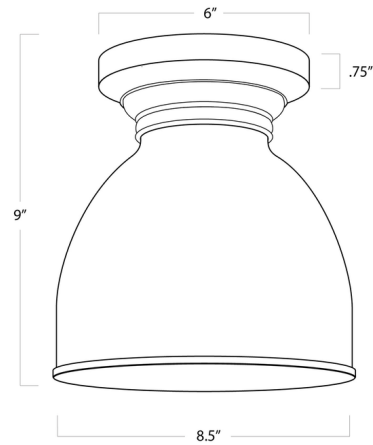

### Specifications

COLOR	Oil Rubbed Bronze
BODY FINISH	Oil Rubbed Bronze
WATTAGE	60W
DIMMER	Standard 120V
DIMENSIONS	8.5"W x 9"H x 8.5"D
BULB NOT INCLUDED	1 x A19/Medium (E26)/60W/120V Incandescent
OTHER BULB OPTIONS	1 x A19/Medium (E26)/120V LED
COUNTRY OF ORIGIN	China