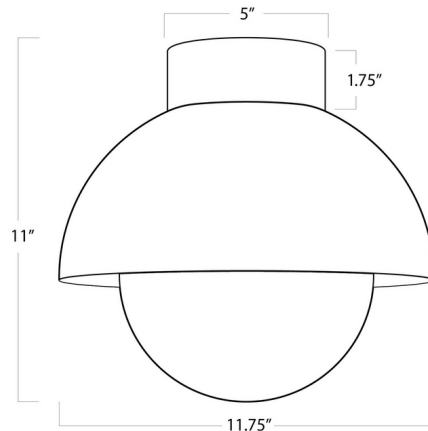

### Description

The Montreux Ceiling Light offers a minimalistic silhouette with a metallic outer layer surrounding a white milk glass globe. The globe casts a soft glow when illuminated for a sophisticated look.

### Specifications

COLOR . . . . . White  
BODY FINISH . . . . . Oil Rubbed Bronze / Natural Brass  
WATTAGE . . . . . 60W  
DIMMER . . . . . Standard 120V  
DIMENSIONS . . . . . 11.75"W x 11"H x 11.75"D  
BULB NOT INCLUDED . . . . . 1 x A19/Medium (E26)/60W/120V Incandescent  
OTHER BULB OPTIONS . . . . . 1 x A19/Medium (E26)/120V LED  
COUNTRY OF ORIGIN . . . . . China

### Technical Information

PRODUCT DIMENSIONS . . . . . Canopy: 5" diameter x 1.75"H

Shown in oil rubbed bronze / natural brass / white

CLICK TO VIEW PRODUCT

Notes: