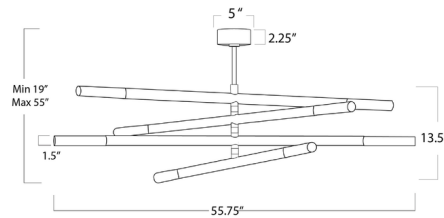

By Regina Andrew

Description

The Wick Chandelier features four arms swiveling around a central point to create a modern, geometric silhouette. Cylindrical frosted glass bulb covers at the end of each arm complement the piece's sleek look and softly diffuse light from included LED bulbs.

Shown in polished nickel / frosted

Specifications

COLOR	Frosted
BODY FINISH	Polished Nickel
WATTAGE	32W
DIMMER	Standard 120V
DIMENSIONS	55.75"L x 1.5"W x 19"H
BULB INCLUDED	8 x MR11/GU10/4W/120V Halogen
COUNTRY OF ORIGIN	China

Technical Information

PRODUCT DIMENSIONS Downrod Length: One 3", two 6", & two 12" pieces

CLICK TO VIEW PRODUCT

Notes: